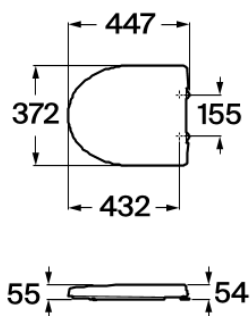

WC seat and cover with front opening

DIMENSIONS

Length	447 mm
Width	372 mm
Height	55 mm

COLOURS AND FINISHES

00 White

TECHNICAL DRAWINGS

FEATURES

WC seat and cover with front opening and stainless steel hinges.

Bottom fixing

Ceramics bowl width (mm): 360

Hinges material: Stainless steel

Length between the centers of bolts holes (mm): 155

Length from the centers of the bolts holes to the front of the bowl (mm): 430